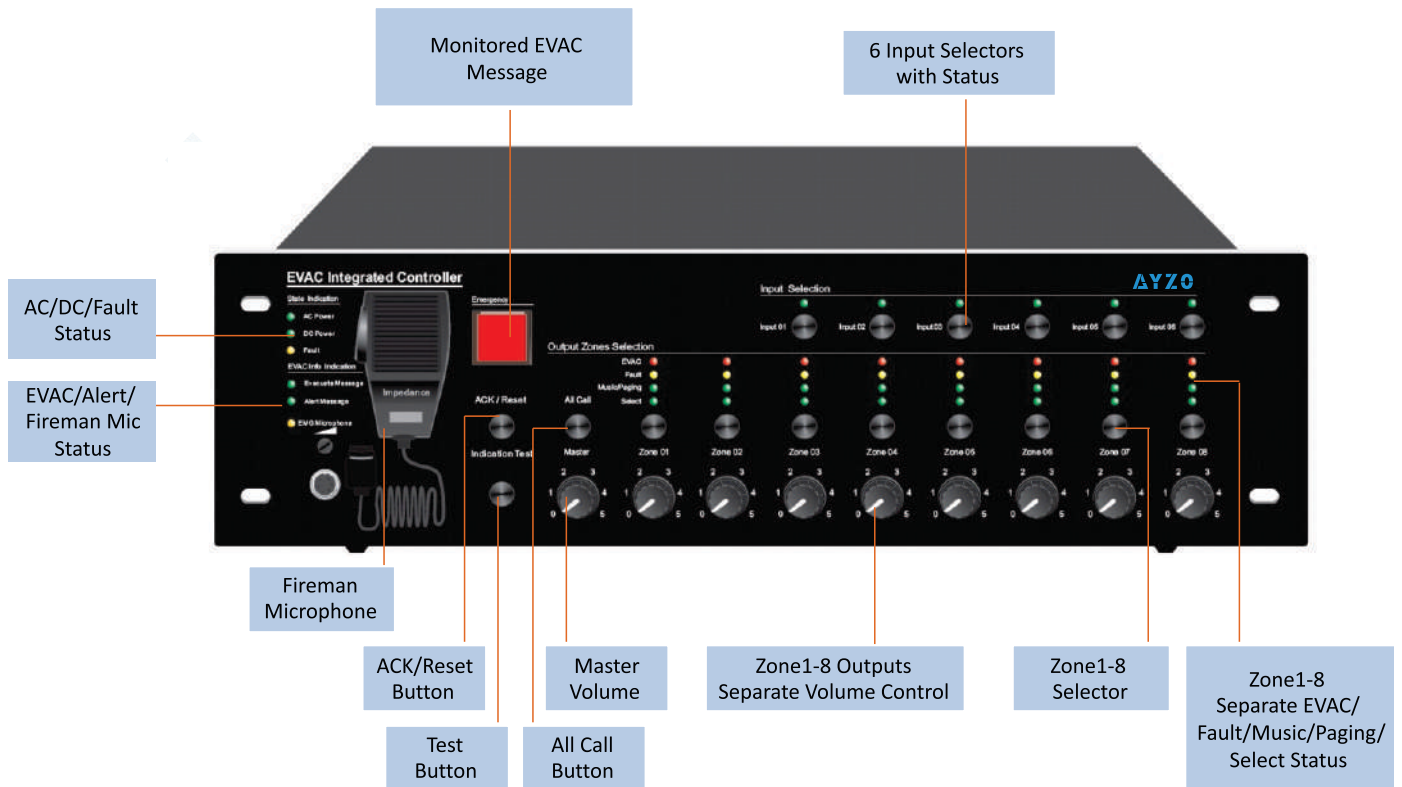

AYZO

SECURING BUSINESS SECURING LIVES

EVAC SERIES

EVAC SERIES

- Digital voice evacuation system all in one amplifier.
- Specifications meet the standards of BS EN54-32 & EN608409.
- EN54-16 standards certificate is under process.
- Built-in 240W/500W 6 zone/8 zone Class-D amplifier.
- Integration of Emergency Voice Evacuation (EVAC) Controller, Paging System, PA System & BGM System together.

EVAC SERIES

- Built-in two separate players for Emergency Voice Evacuation and alert voice message by SD card.
- Built-in 6 zone/8 zone AB speaker line low impedance supervision. Built-in amplifier auto changeover into standby when in fault.
- Capacity of connection 32 units remote microphones.
- Red button Emergency Voice Evacuation message push to activate with priority except Fireman Microphone.
- 6 zone/8 zone speaker outputs with separate zone volume control.

EVAC SERIES

- 6 zone/8 zone separate indicator for Emergency Voice Evacuation, fault, music/paging & select.
- System indicators of AC, DC, fault and indicators for Emergency Voice Evacuation, alert & Fireman Microphone.
- Zone capacity of 120 zones by cascaded 19 routers.
- With 8 programmable control inputs and 8 programmable control outputs for Voice Evacuation System.
- With fault, Emergency Voice Evacuation outputs and reset input for third party system integration.

EVAC SERIES

- With Fireman Microphone of highest priority.
- Priority level: Fireman mic, Emergency Voice Evacuation, Input 1, Remote Microphone, Timer & BGM.
- Two combo inputs for mic/line, 4 line inputs and one REC output.
- Two RJ45 ports for router, two RJ45 for remote microphone input and two RJ45 for LAN/WAN/Internet network.
- AC 230V and DC24V battery input. Auto switch into the battery backup when AC fails.