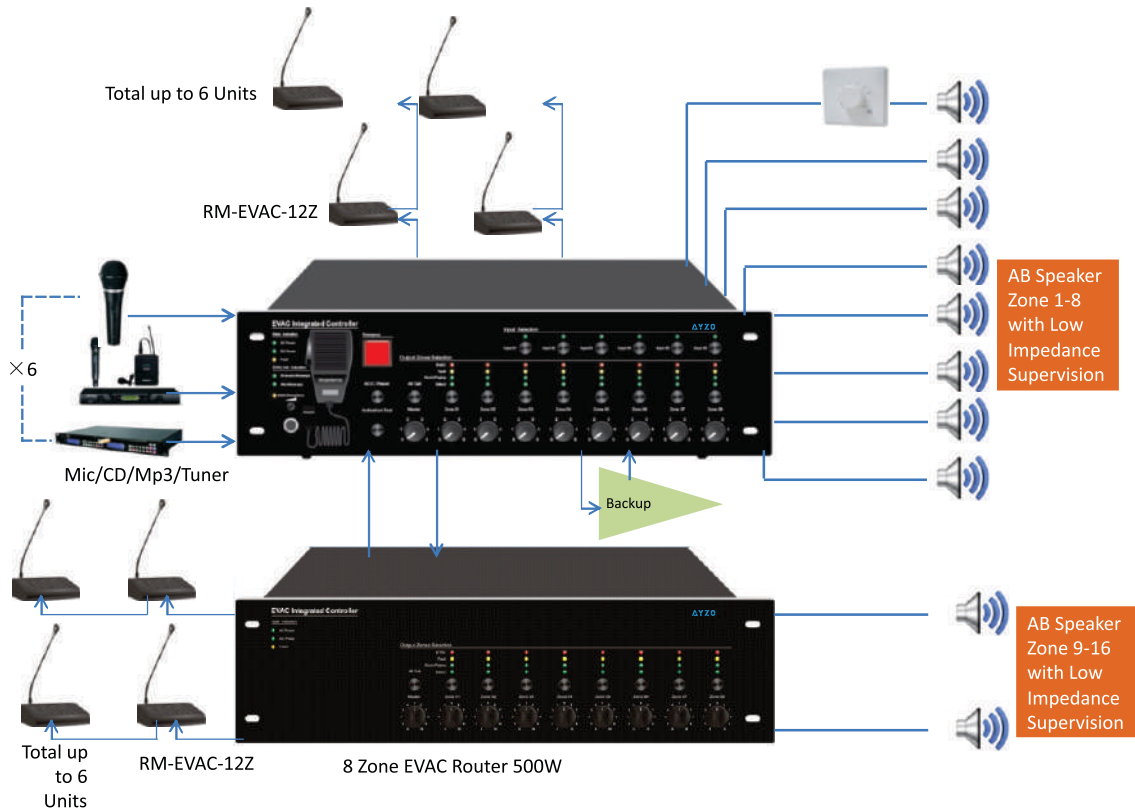

EVAC SERIES

- Built-in two separate players for Emergency Voice Evacuation and alert voice message by SD card.
- Built-in 6 zone/8 zone AB speaker line low impedance supervision. Built-in amplifier auto changeover into standby when in fault.
- Capacity of connection 32 units remote microphones.
- Red button Emergency Voice Evacuation message push to activate with priority except Fireman Microphone.
- 6 zone/8 zone speaker outputs with separate zone volume control.

EVAC SERIES

- 6 zone/8 zone separate indicator for Emergency Voice Evacuation, fault, music/paging & select.
- System indicators of AC, DC, fault and indicators for Emergency Voice Evacuation, alert & Fireman Microphone.
- Zone capacity of 120 zones by cascaded 19 routers.
- With 8 programmable control inputs and 8 programmable control outputs for Voice Evacuation System.
- With fault, Emergency Voice Evacuation outputs and reset input for third party system integration.

EVAC SERIES

- With Fireman Microphone of highest priority.
- Priority level: Fireman mic, Emergency Voice Evacuation, Input 1, Remote Microphone, Timer & BGM.
- Two combo inputs for mic/line, 4 line inputs and one REC output.
- Two RJ45 ports for router, two RJ45 for remote microphone input and two RJ45 for LAN/WAN/Internet network.
- AC 230V and DC24V battery input. Auto switch into the battery backup when AC fails.

Description	Code
6 zone Controller (240W/500W)	A-EVAC-6Z-240W/ A-EVAC-6Z-500W
6 zone Router/Extender	R-EVAC-6Z-240W/ R-EVAC-6Z-500W
Remote Paging Microphone	RM-EVAC-12Z

Description	Code
8 zone Controller (240W/500W)	A-EVAC-8Z-240W/ A-EVAC-8Z-500W
8 zone Router/Extender	R-EVAC-8Z-240W/ R-EVAC-8Z-500W
Remote Paging Microphone (Touch Screen)	RM-EVAC-TS-120Z