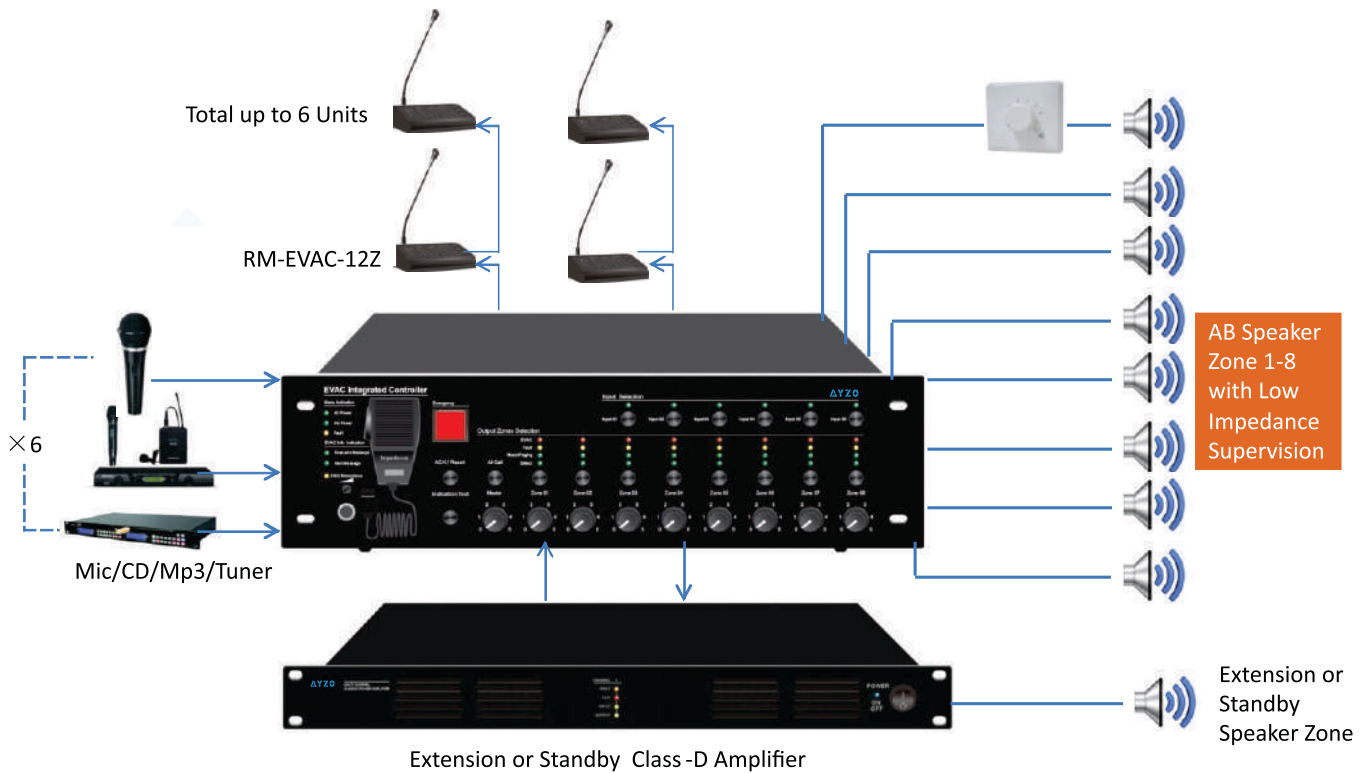

AYZO

SECURING BUSINESS SECURING LIVES

EVAC SERIES

EVAC SERIES

- Digital voice evacuation system all in one amplifier.
- Specifications meet the standards of BS EN54-32 & EN608409.
- EN54-16 standards certificate is under process.
- Built-in 240W/500W 6 zone/8 zone Class-D amplifier.
- Integration of Emergency Voice Evacuation (EVAC) Controller, Paging System, PA System & BGM System together.

EVAC SERIES

- Built-in two separate players for Emergency Voice Evacuation and alert voice message by SD card.
- Built-in 6 zone/8 zone AB speaker line low impedance supervision. Built-in amplifier auto changeover into standby when in fault.
- Capacity of connection 32 units remote microphones.
- Red button Emergency Voice Evacuation message push to activate with priority except Fireman Microphone.
- 6 zone/8 zone speaker outputs with separate zone volume control.

EVAC SERIES

- 6 zone/8 zone separate indicator for Emergency Voice Evacuation, fault, music/paging & select.
- System indicators of AC, DC, fault and indicators for Emergency Voice Evacuation, alert & Fireman Microphone.
- Zone capacity of 120 zones by cascaded 19 routers.
- With 8 programmable control inputs and 8 programmable control outputs for Voice Evacuation System.
- With fault, Emergency Voice Evacuation outputs and reset input for third party system integration.

EVAC SERIES

- With Fireman Microphone of highest priority.
- Priority level: Fireman mic, Emergency Voice Evacuation, Input 1, Remote Microphone, Timer & BGM.
- Two combo inputs for mic/line, 4 line inputs and one REC output.
- Two RJ45 ports for router, two RJ45 for remote microphone input and two RJ45 for LAN/WAN/Internet network.
- AC 230V and DC24V battery input. Auto switch into the battery backup when AC fails.