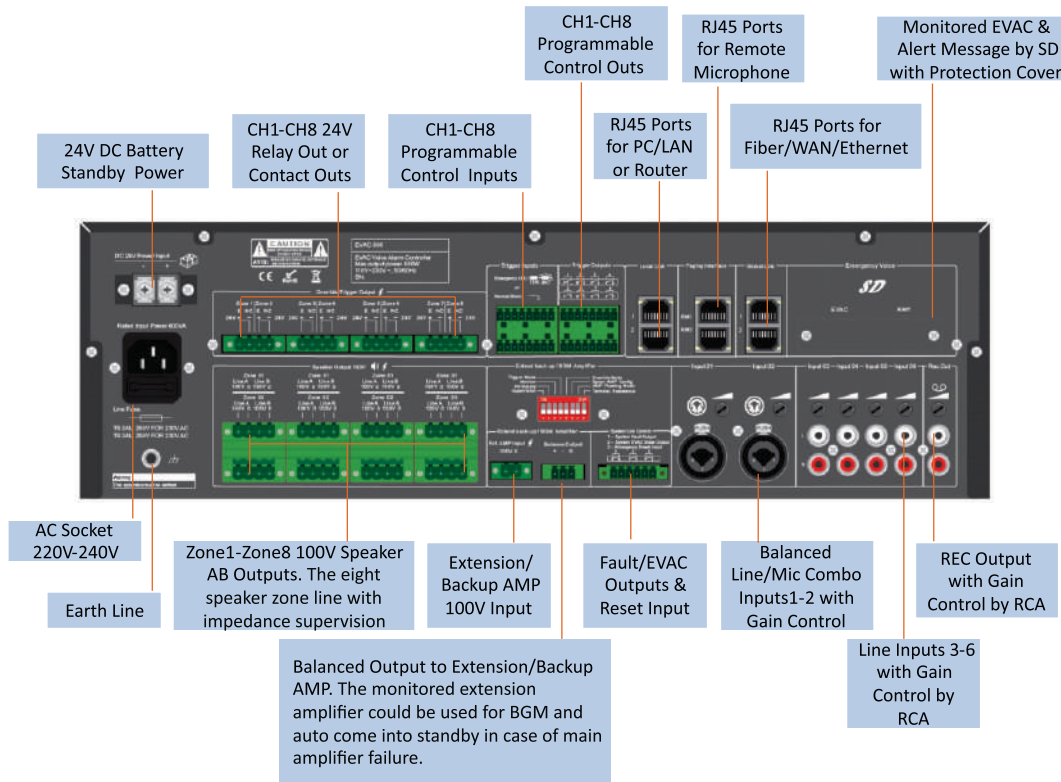

AYZO

SECURING BUSINESS SECURING LIVES

EVAC SERIES

EVAC SERIES

- Digital voice evacuation system all in one amplifier.
- Specifications meet the standards of BS EN54-32 & EN608409.
- EN54-16 standards certificate is under process.
- Built-in 240W/500W 6 zone/8 zone Class-D amplifier.
- Integration of Emergency Voice Evacuation (EVAC) Controller, Paging System, PA System & BGM System together.

EVAC SERIES

- Built-in two separate players for Emergency Voice Evacuation and alert voice message by SD card.
- Built-in 6 zone/8 zone AB speaker line low impedance supervision. Built-in amplifier auto changeover into standby when in fault.
- Capacity of connection 32 units remote microphones.
- Red button Emergency Voice Evacuation message push to activate with priority except Fireman Microphone.
- 6 zone/8 zone speaker outputs with separate zone volume control.

EVAC SERIES

- 6 zone/8 zone separate indicator for Emergency Voice Evacuation, fault, music/paging & select.
- System indicators of AC, DC, fault and indicators for Emergency Voice Evacuation, alert & Fireman Microphone.
- Zone capacity of 120 zones by cascaded 19 routers.
- With 8 programmable control inputs and 8 programmable control outputs for Voice Evacuation System.
- With fault, Emergency Voice Evacuation outputs and reset input for third party system integration.

EVAC SERIES

- With Fireman Microphone of highest priority.
- Priority level: Fireman mic, Emergency Voice Evacuation, Input 1, Remote Microphone, Timer & BGM.
- Two combo inputs for mic/line, 4 line inputs and one REC output.
- Two RJ45 ports for router, two RJ45 for remote microphone input and two RJ45 for LAN/WAN/Internet network.
- AC 230V and DC24V battery input. Auto switch into the battery backup when AC fails.